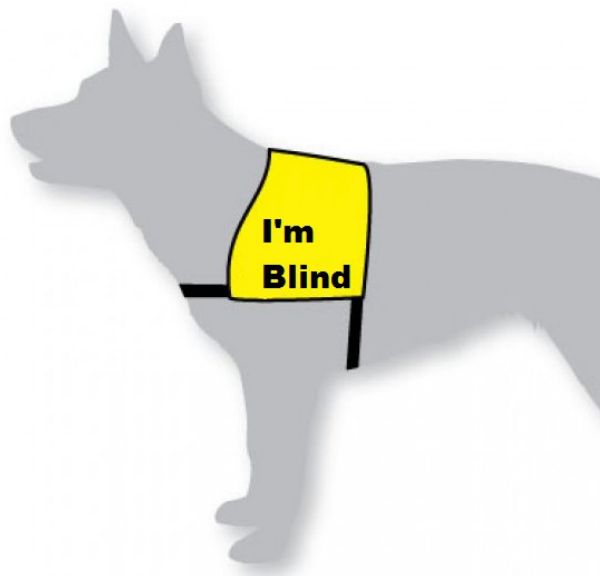

# NOW AVAILABLE HERE

Blind dog lead-sleeve and collar bandanna

SMALL \$24.35    LARGE \$25.90

High visibility blind dog vest (adjustable)

ALL SIZES \$29.24